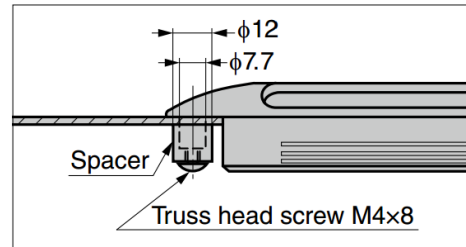

Installation

No.	Part Name	Material	Finish/Colour
①	Body	Zinc Alloy (ZDC)	Chrome, Satin Nickel, Bronze
②	Cup	Plastic (HIPS)	Black
③	Spacer	Steel (SUM)	Coloured Zinc Chromate

Part No.	Finish
GUTZ-130WB	Satin Nickel
GUTZ-130CR	Chrome
GUTZ-130SCP	Bronze