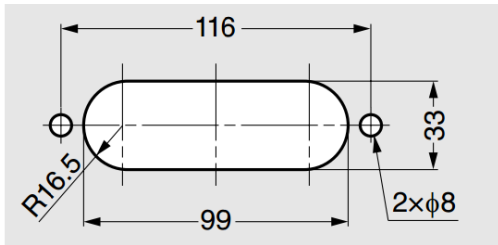

### Parts Included

- Truss head screw M4x8
- Spacer

### Cut Out Dimensions