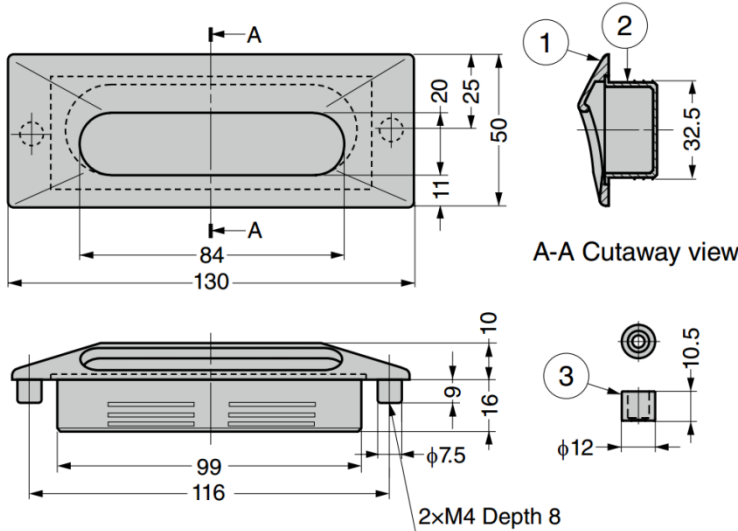

## GUTZ-130 Recessed Handle

### Parts Included

- Truss head screw M4x8
- Spacer

### Cut Out Dimensions